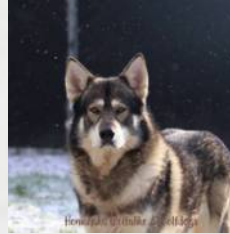

**Na'heestah's Mister Hisko**

Parents

**Na'heestah's Mister Boryak (Baiko)**

**Olderhill Alpha Hermione (Faehlie)**

Grands-parents

**Mahlek Ochi Memoriam bono fractre at Honiahaka**

**Machine Lady Eos at Na'heestah (Adywah)**

**Olderhill Alpha Winter Solstice**

**Olderhill Alpha Wolfie**

A. grands-parents

**Society's Choice Iktomi (Spider) of Mahlek**

**Mahlek Ituha at Machine (Tikaani)**

**Olderhill Alpha Dream Maker (Phoenix)**